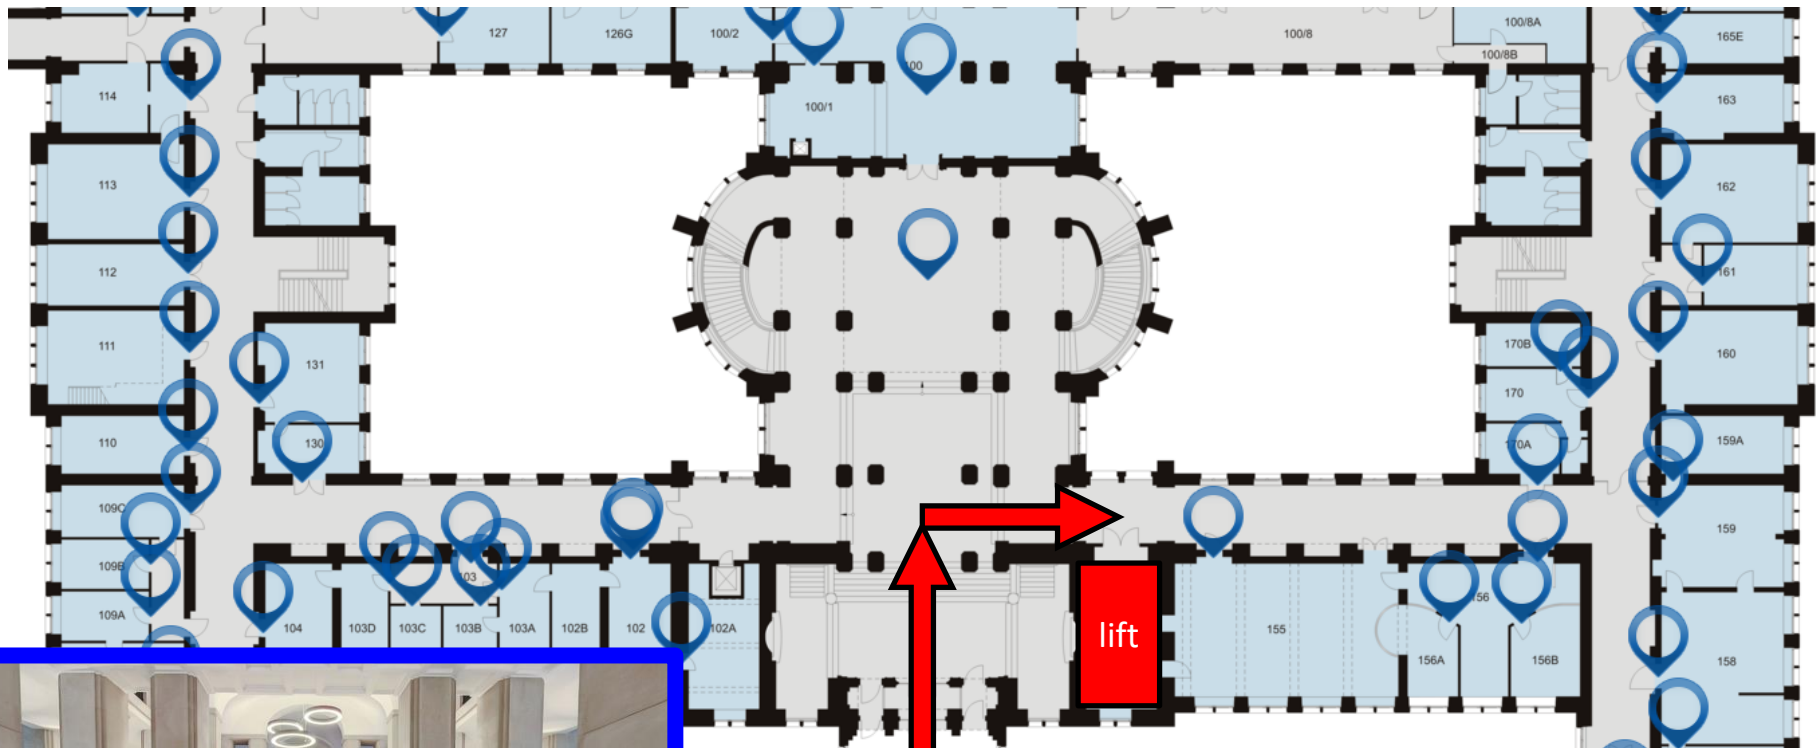

MAIN BUILDING

Conference takes place on 3rd floor

CONFERENCE ROOM AND REGISTRATION

Main building - Level 3 – room 300

LUNCH IN FAHRENHEIT COURTYARD

Main building - Level 0 – Lunch

PARKING AND ROUTE TO MAIN BUILDING

MEETING POINT FOR THE TRIP AND RESTAURANT FILHARMONIA