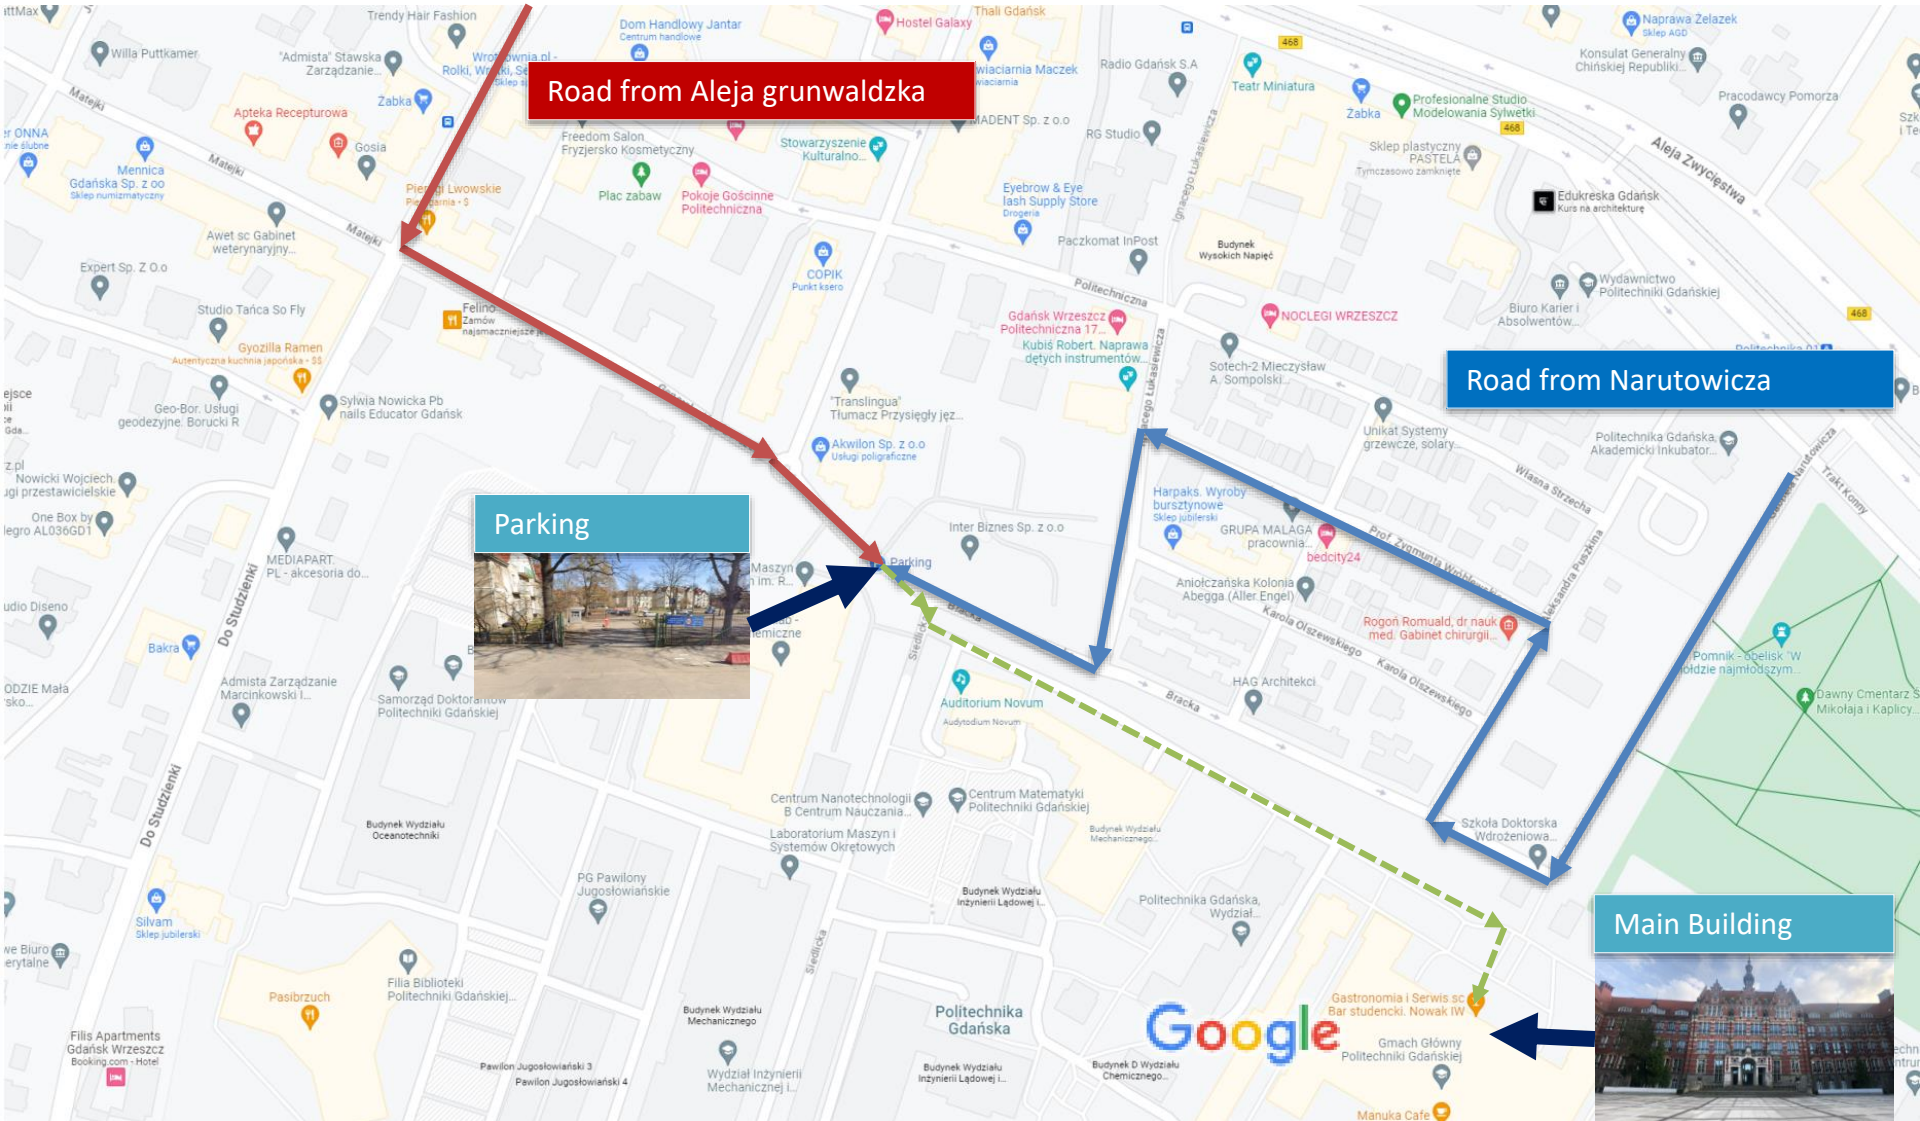

MAIN BUILDING

Conference takes place on 3rd floor

CONFERENCE ROOM AND REGISTRATION

Main building - Level 3 – room 300

LUNCH IN FAHRENHEIT COURTYARD

Main building - Level 0 – Lunch

PARKING AND ROUTE TO MAIN BUILDING

MEETING POINT FOR THE TRIP AND RESTAURANT FILHARMONIA