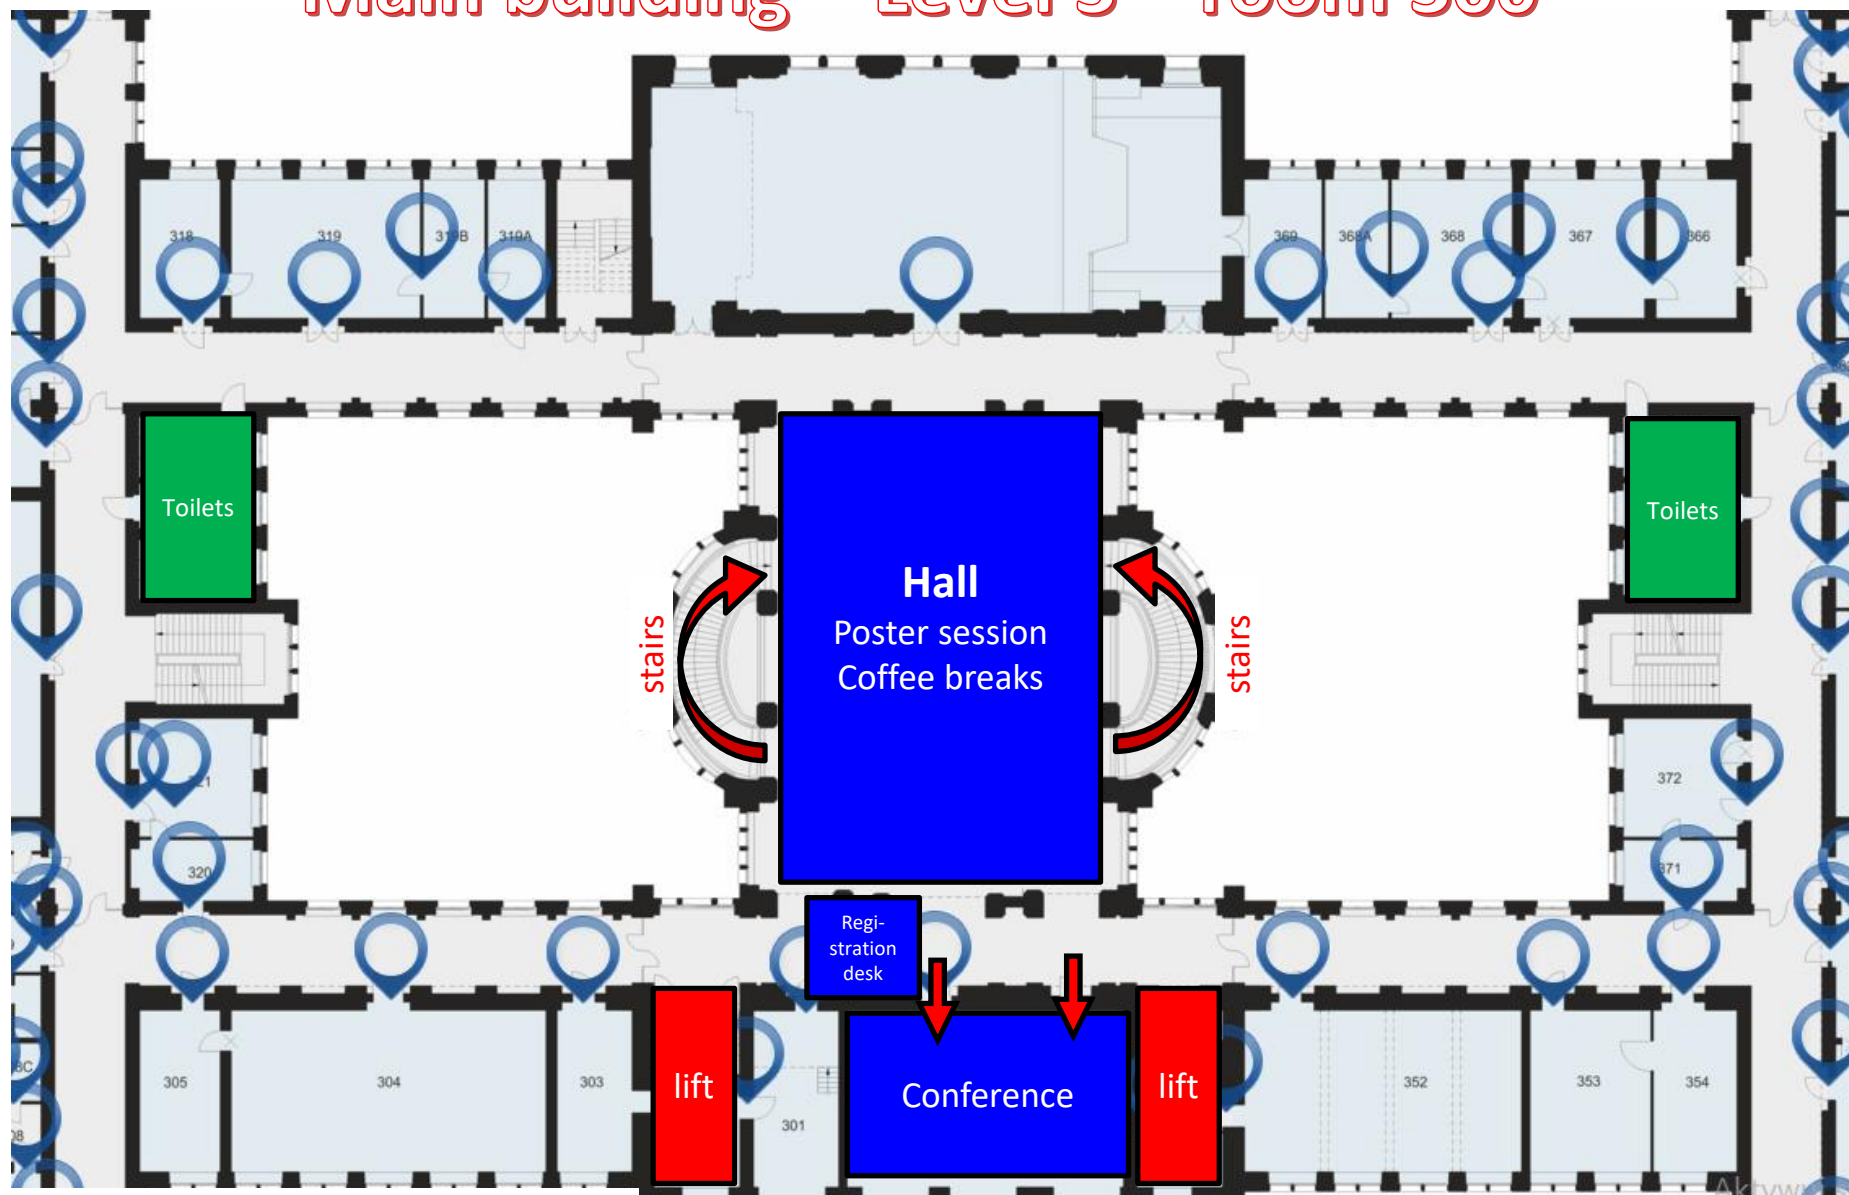

MAIN BUILDING

Conference takes place on 3rd floor

CONFERENCE ROOM AND REGISTRATION

Main building - Level 3 – room 300

LUNCH IN FAHRENHEIT COURTYARD

Main building - Level 0 – Lunch

PARKING AND ROUTE TO MAIN BUILDING

MEETING POINT FOR THE TRIP AND RESTAURANT FILHARMONIA