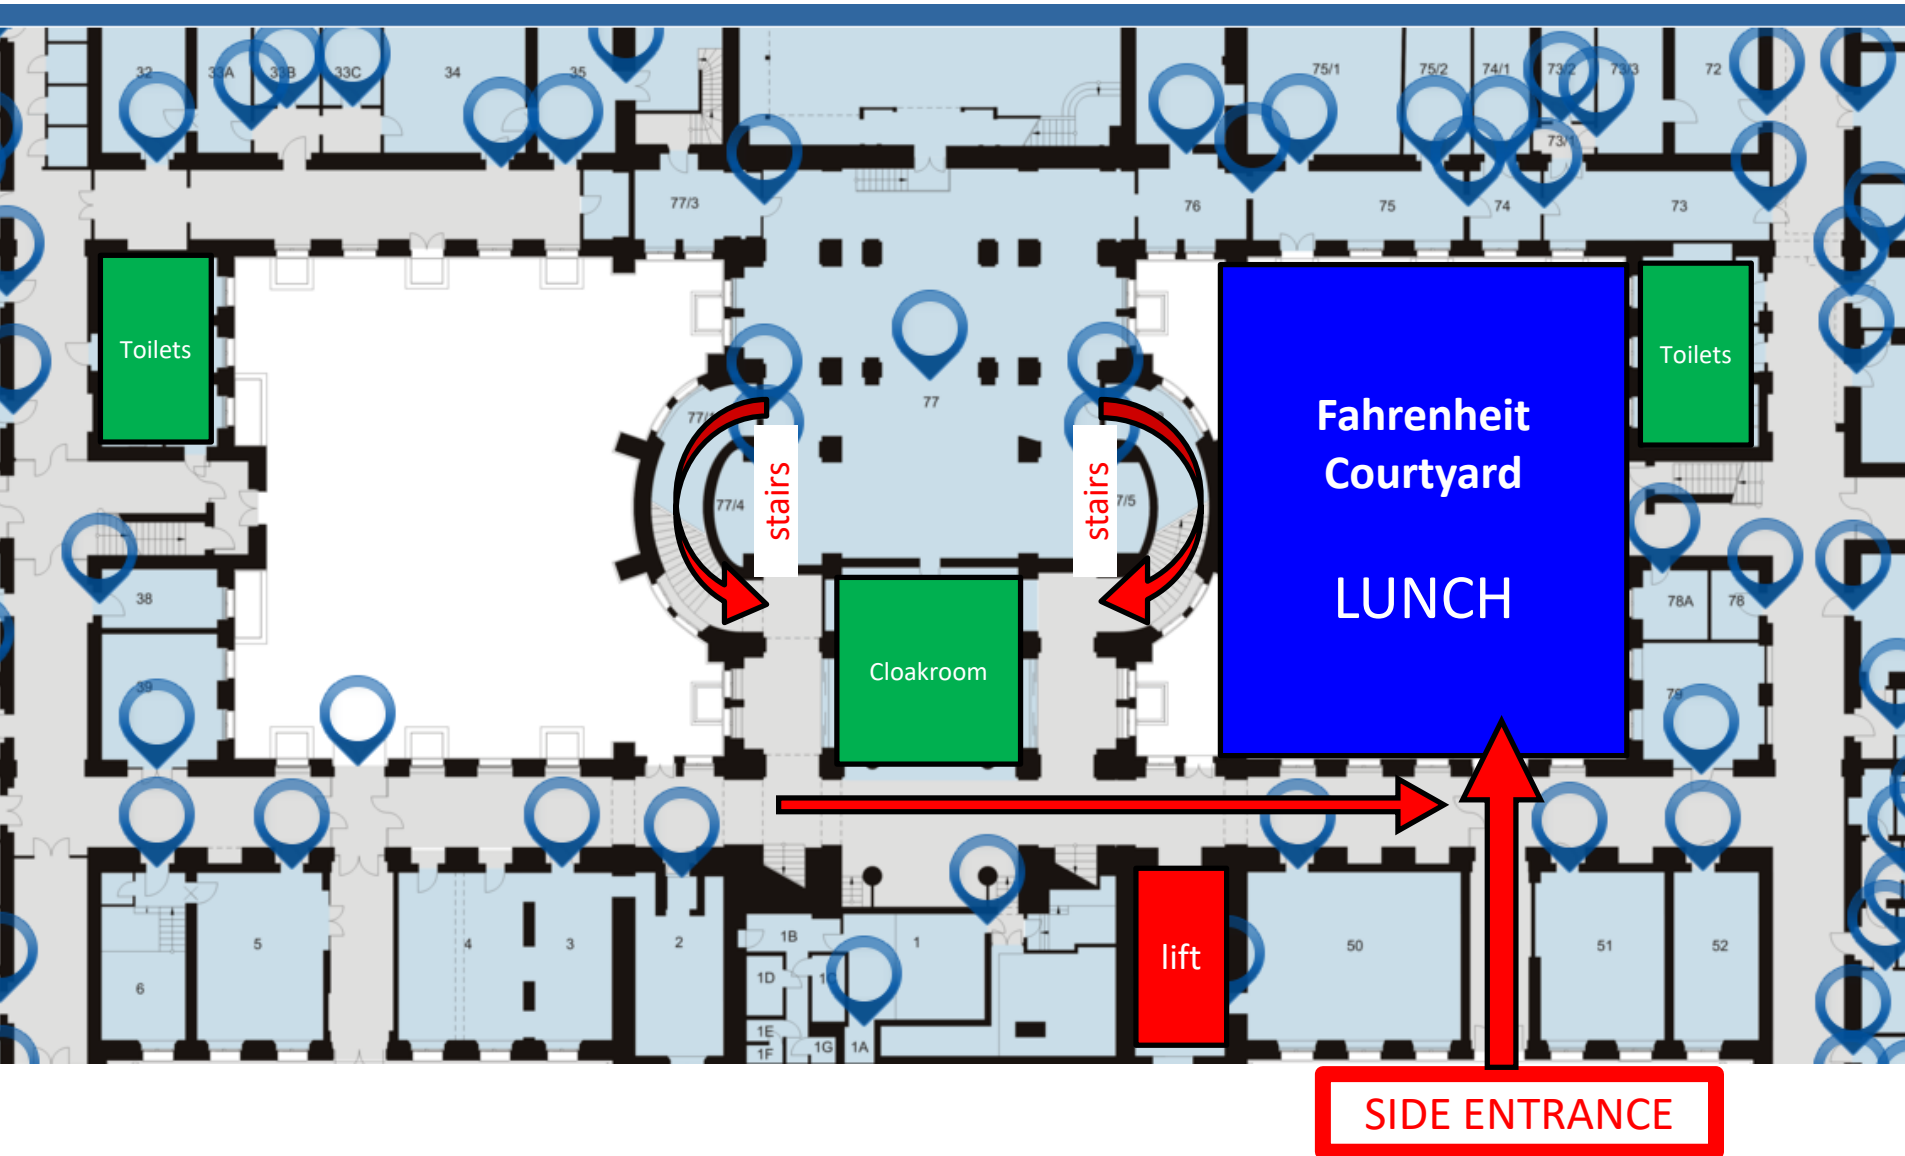

MAIN BUILDING

Conference takes place on 3rd floor

CONFERENCE ROOM AND REGISTRATION

Main building - Level 3 – room 300

LUNCH IN FAHRENHEIT COURTYARD

Main building - Level 0 – Lunch

PARKING AND ROUTE TO MAIN BUILDING

MEETING POINT FOR THE TRIP AND RESTAURANT FILHARMONIA